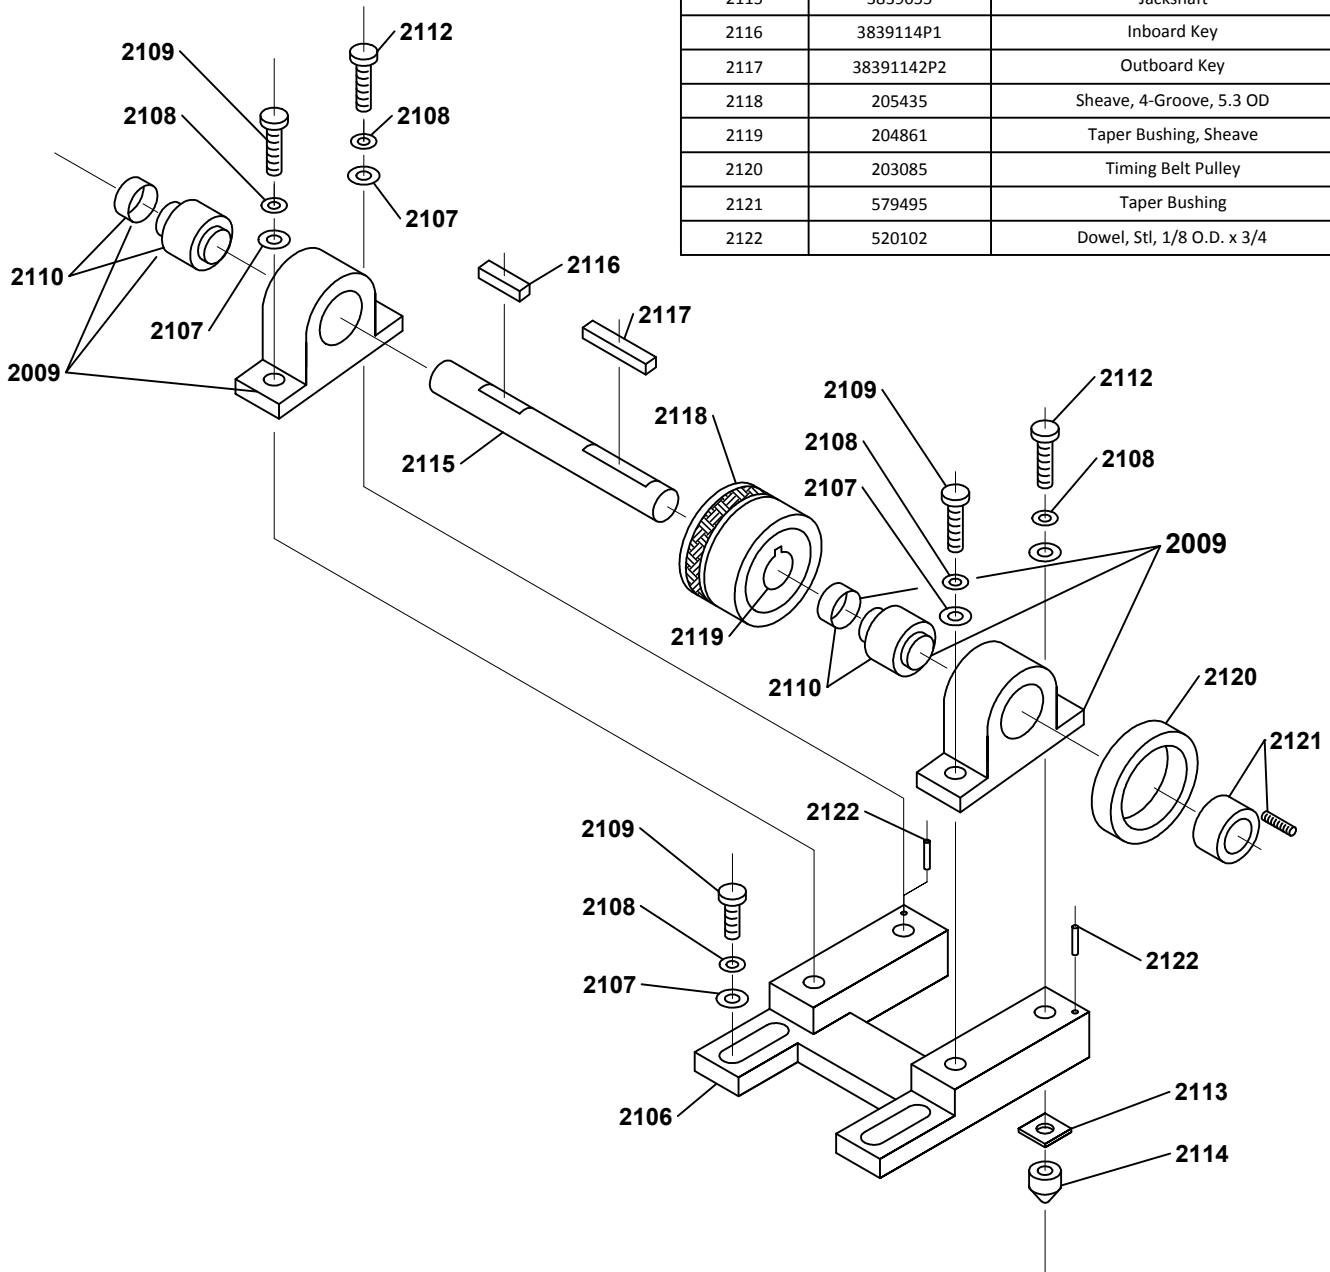

PN#	Old PN#	Description	Qty.
2009	579414	Pillow Block Bearing Ass.	2
2106	3839486	Jackshaft Mounting Plate	1
2107	205021	Washer, Flat, Stl, 3/8	6
2108	205022	Washer, Lock, Stl, 3/8	6
2109	521111	Cap Screw 3/8-16x1 1/2	4
2110	515073	Bearing and Collar	2
2112	205437	Cap Screw 3/8-16x4 1/2	2
2113	8029752	Washer	2
2114	524636	Nut, Hex, Flexloc Light	2
2115	3839055	Jackshaft	1
2116	3839114P1	Inboard Key	1
2117	38391142P2	Outboard Key	1
2118	205435	Sheave, 4-Groove, 5.3 OD	1
2119	204861	Taper Bushing, Sheave	1
2120	203085	Timing Belt Pulley	1
2121	579495	Taper Bushing	1
2122	520102	Dowel, Stl, 1/8 O.D. x 3/4	2

**1400 LIQUIFIER AND REFRIGERATOR
JACKSHAFT ASSEMBLY**